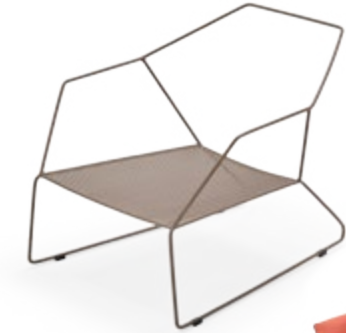

Koltuk Sofa

Vela

Metal Profil
İreco Ahşap Tutucular
Portatif Demonte Yapı
Metal Profile
Ireco Wooden Holders
Portable Folding Structure

Koltuk Sofa

Arki

 Portatif Portable

Alüminyum Profil
Çift Taraflı Portatif Döşeme
Aluminum Profile
Double Sided Seat Cushion