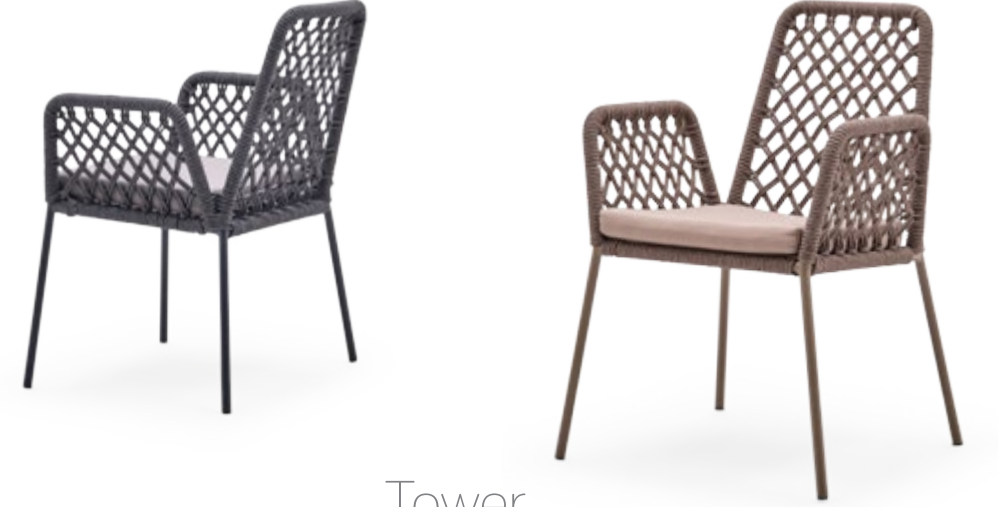

Örgü Rope

Tower

Alüminyum Profil Aluminum Profile
UV Korumalı İp Ve Kumaş UV Protected Rope and Fabric