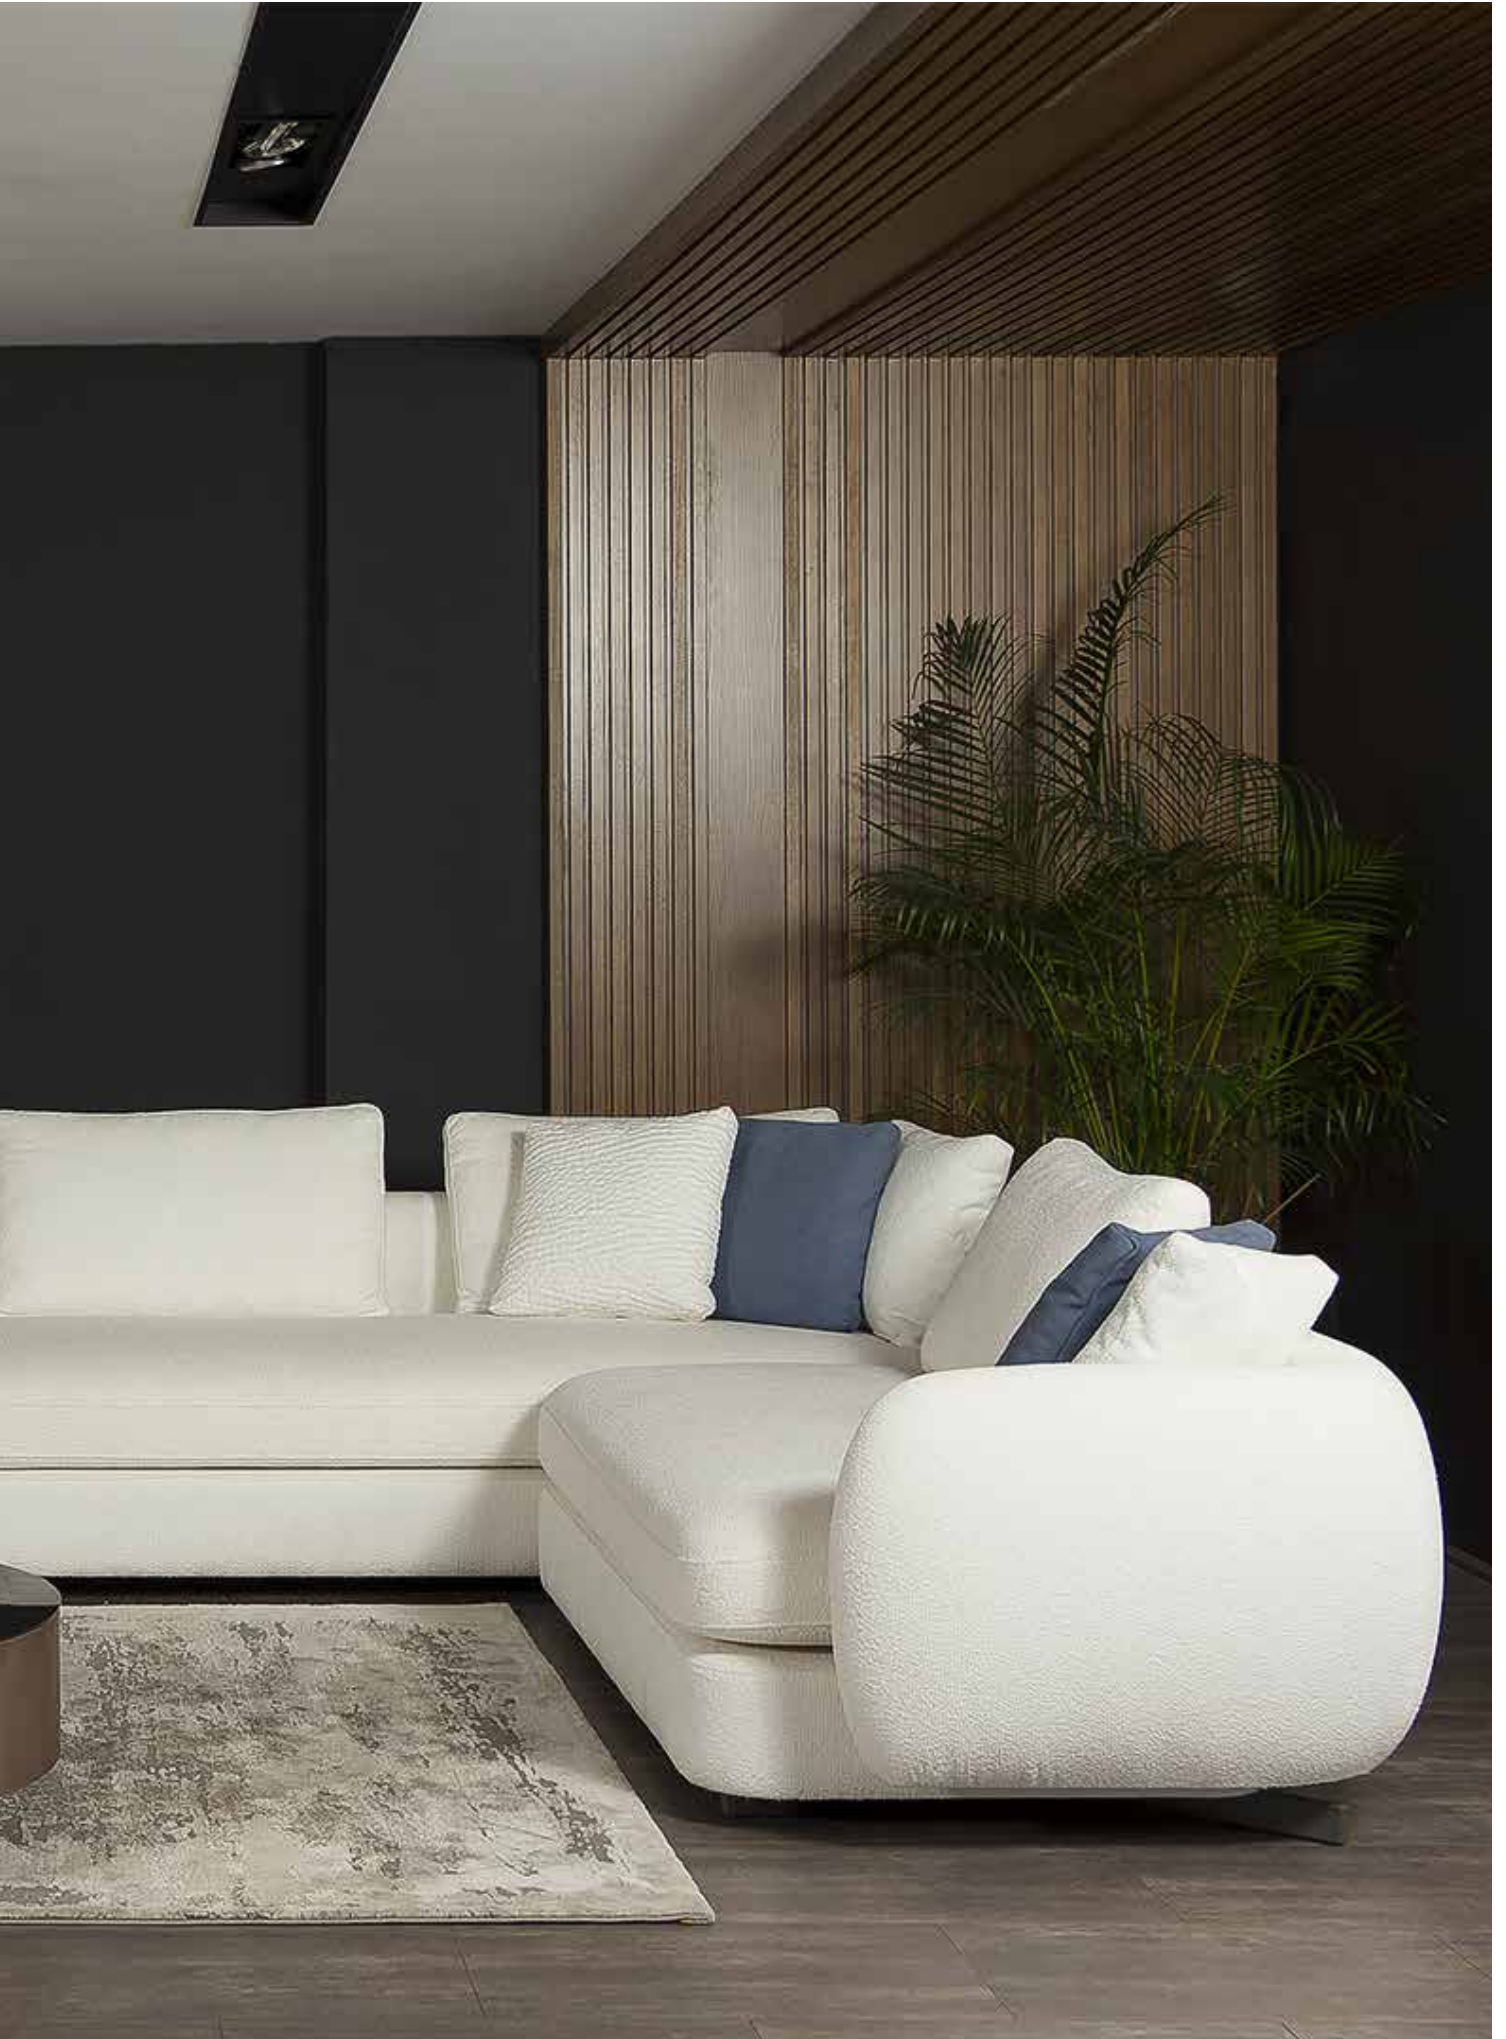

The Dante is available in a variety of configurations. including a chaise lounge and corner sofa. allowing you to create the perfect seating arrangement for your home.

DANTE DETAILS

DORA

Dora, with a strong architectural appeal and pure lines reminiscent of the Mid-Century American spirit, the Dora seating system sports an exquisite aesthetic and design that instantly catch the eye. The clever combination of fine materials and sophisticated details adds a hint of couture to its design.